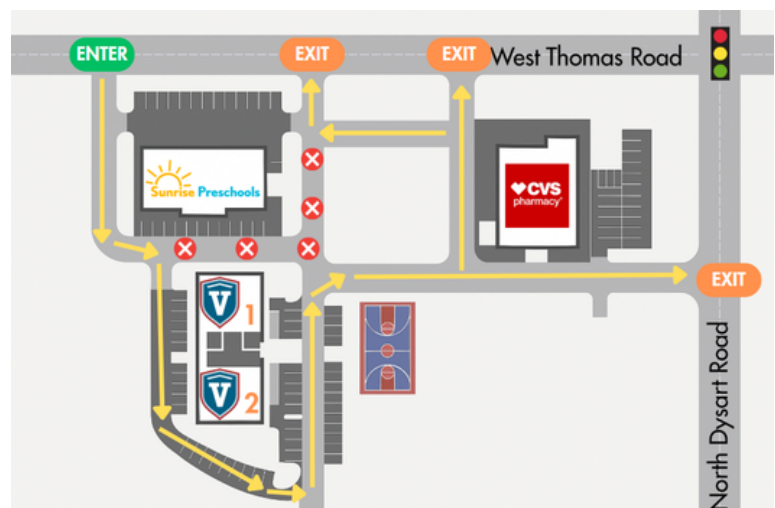

### Drop-Off Procedures:

- Limit distractions in your vehicle, including cell phone use.
- Enter campus from Thomas Road, west of Sunrise Preschool.
- Turn left behind Sunrise Preschool onto the drive north of Valor 1.
- Pull forward as close as possible to the STOP sign.
- Students exit on the right and walk to the west courtyard gate between Valor 1 & 2.
- Turn left at the STOP sign to exit.

**\*Students arriving to campus before 11:45 AM must sign in at the front office\***

### 3:50pm Dismissal Procedures:

- Limit distractions in your vehicle, including cell phone use.
- Enter Valor campus from Thomas Rd, west of Sunrise Preschool.
- Drive around the west and south sides of the Valor buildings.
- Students will enter vehicles from the sidewalk on the east side (front of Valor buildings).
- Exit onto either Thomas or Dysart Road.

**\*Students leaving early must be picked up before 3:30 PM.\***

13185 W. Thomas Rd.  
Goodyear, AZ 85395